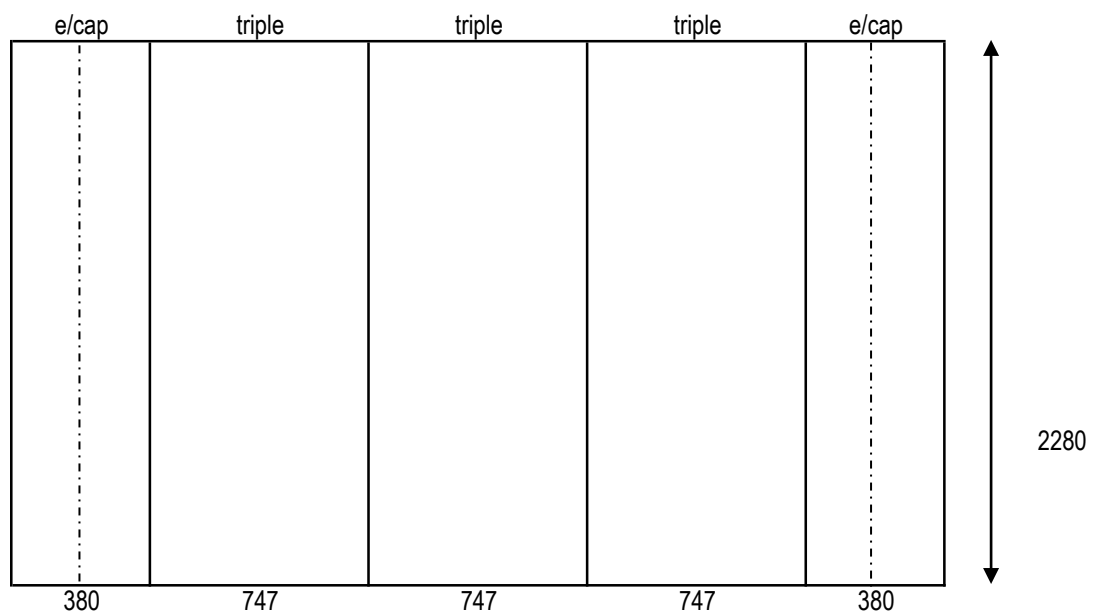

## C33 Classic Curved Frame

Not to scale.  
All Measurements in mm.